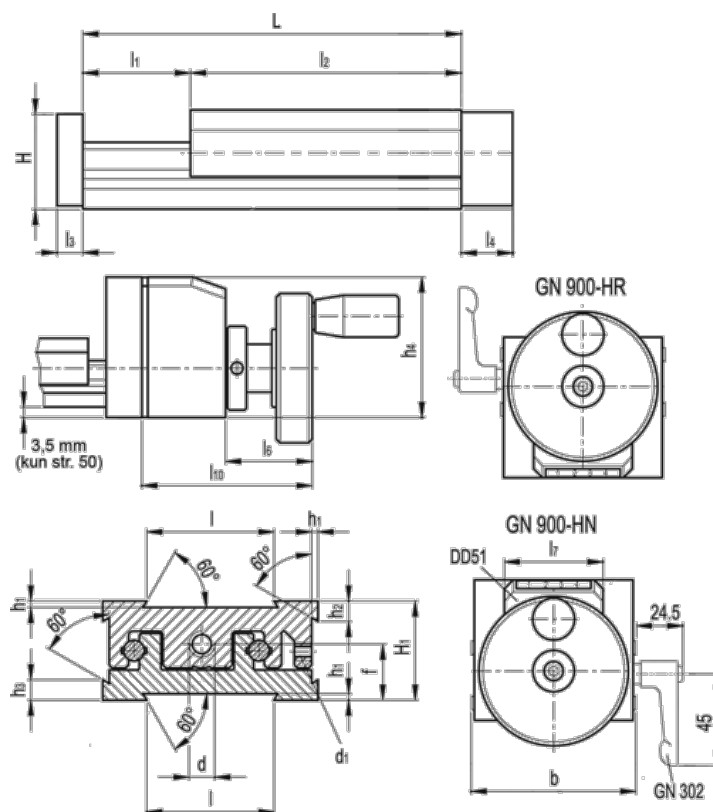

# Data Sheet

Article number: 20779011

Description: Adjustable slide unit  
GN 900-50-120-50-HN-2

## Measures

b = 50	h3 = 7.0	l7 = 33
d = M6x1	h4 = 47	l10 = 57
d1 = M4	l = 30	
f = 13.0	L - l1 = 120-50	
H = 23.0	l2 = 70	
h1 = 1.5	l3 = 6	
H1 = 23	l4 = 12	
h2 = 4.5	l6 = 22	